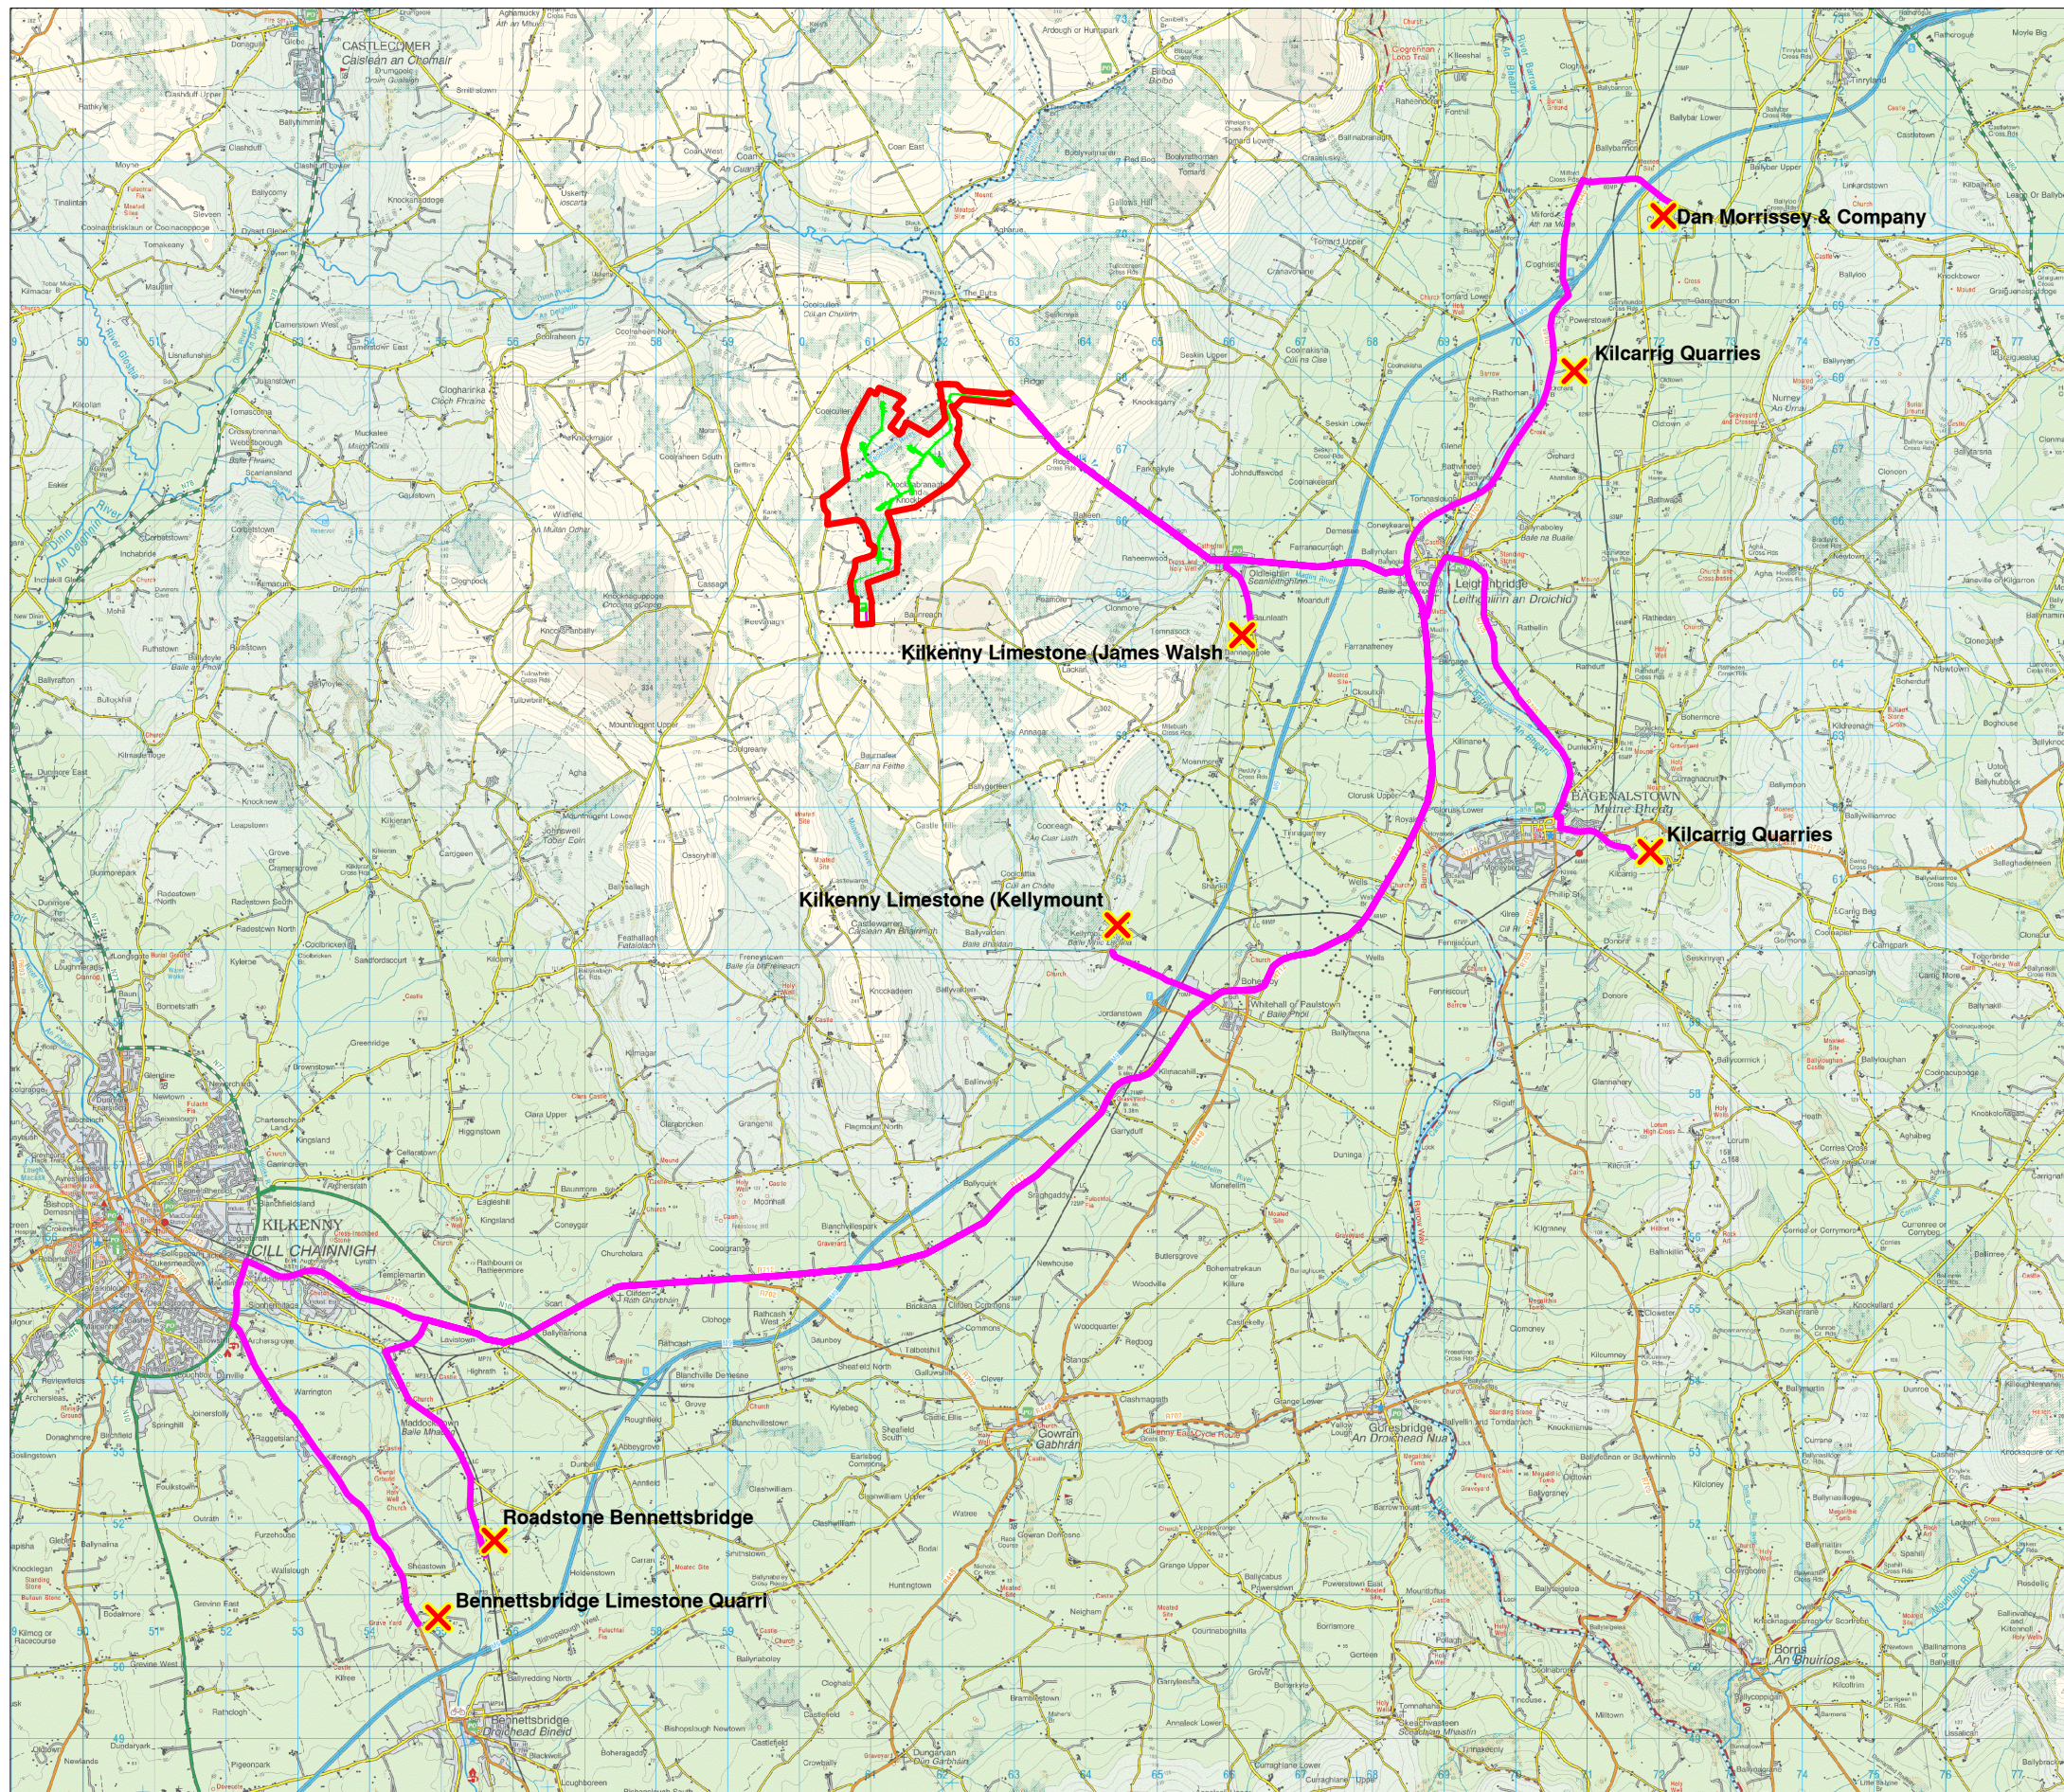

White Hill Wind Farm

Environmental Impact Assessment Report

Annex 2.4: Alternative Construction Material Suppliers & Haul Routes

White Hill Wind Limited

Galetech Energy Services

Clondargan, Stradone, Co. Cavan Ireland

Telephone +353 49 555 5050

www.galetechenergy.com

Prepared by:

Legend:

- Transport Routes —
- Wind Farm Site Location
- Wind Farm Infrastructure —
- Quarry Location X

Date	Rev.	Description	Drawn By:

Agent Address:

Gaitech Energy Services,
Clondargan,
Stradone,
Co. Cavan

Job Title:

White Hill Wind Farm

Client:

White Hill Wind Ltd

Drawing Title:

Indicative Construction Material
Suppliers & Associated Haul Routes

Drawing No. WTH_PAS_EIAR_008	Revision No. 0
Scale (A3) 1:100,000	Date 30/10/2022
Drawn By C.M.P	Checked By J.B
	Confirmed By S.C